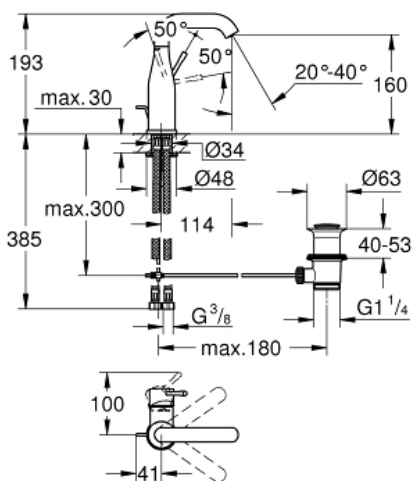

ESSENCE  
Single-lever basin mixer 1/2"  
M-Size

MODEL # 23462001

Pure Freude  
an Wasser

**Product Description:**  
Single-lever basin mixer 1/2"  
M-Size

**Standard Specification:**

- single hole installation
- metal lever
- GROHE SilkMove** 28 mm ceramic cartridge with temperature limiter
- GROHE StarLight** chrome finish
- GROHE EcoJoy** mousseur 5.7 l/min
- GROHE AquaGuide** adjustable mousseur
- GROHE QuickFix Plus** installation system
- swivel spout with mousseur and stop limiter
- pop-up waste set 1 1/4"
- flexible connection hoses
- min. recommended pressure 1.0 bar

**Color:**

- 23462001 chrome